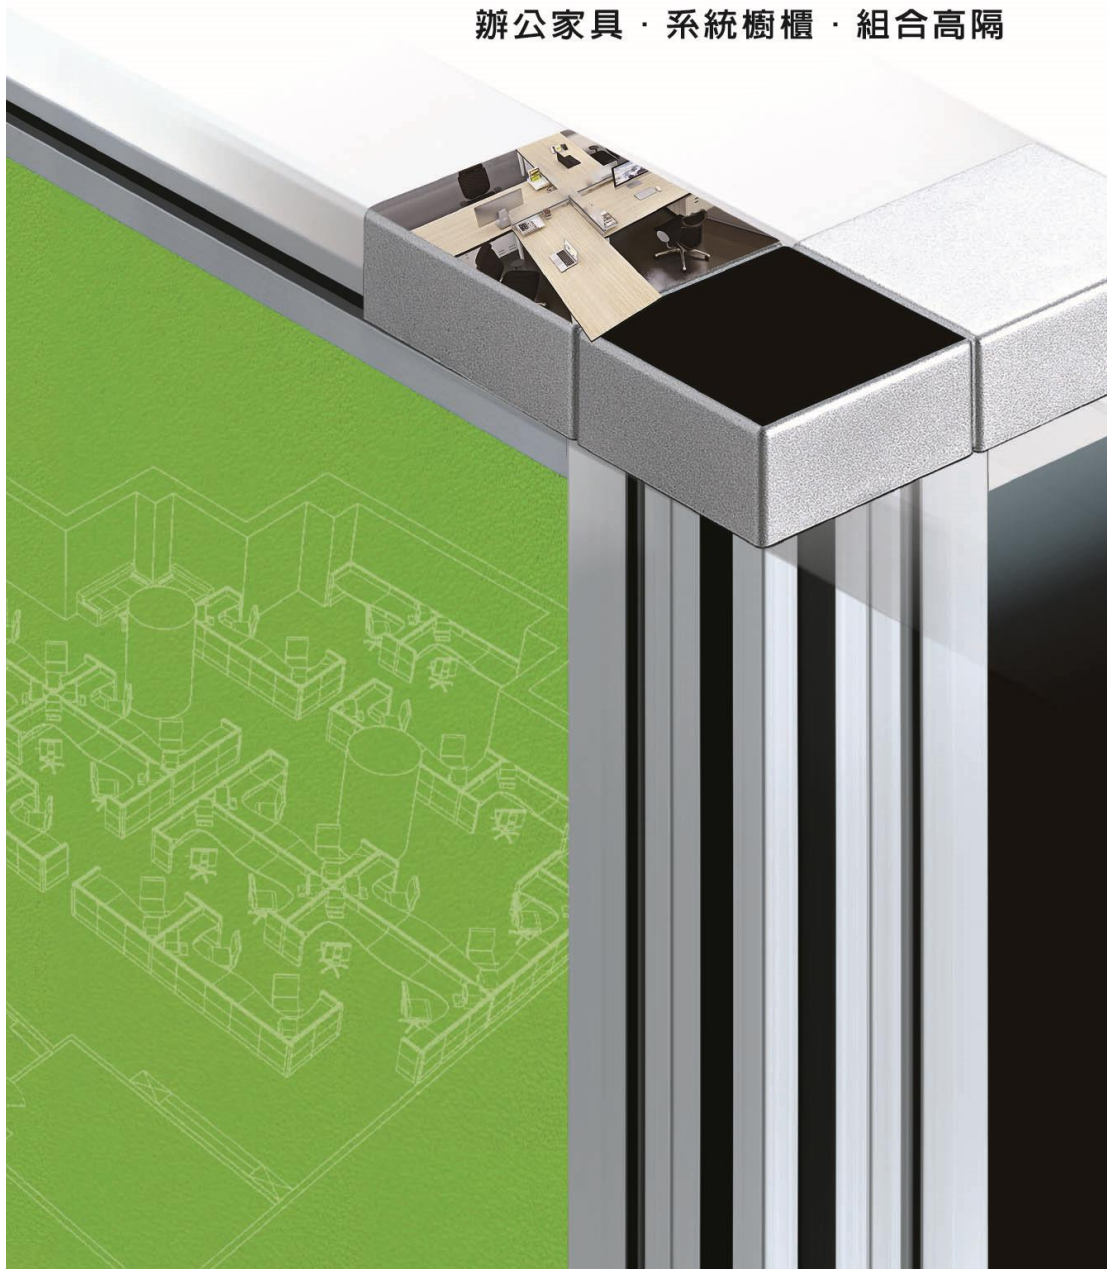

unit

Office

SYSTEM FURNITURE

辦公家具 · 系統櫥櫃 · 組合高隔

【美國原裝進口】

FREEDOM series (5W5B) W680xD730xH1150~1240(mm)

【日本原裝進口】

SPINA series (8W4B) W650xD665xH1190~1310(mm)